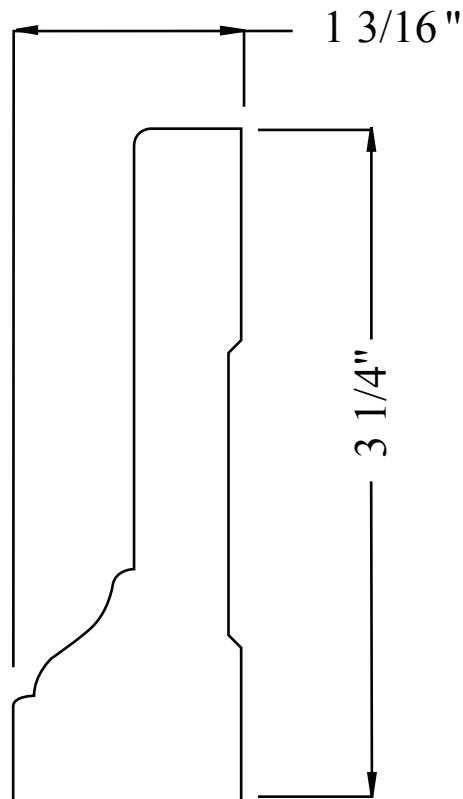

Prime-Line, Inc.
Doors, Mouldings, & Millwork

PL2024-30CA
1 3/16" x 3 1/4"
FULL SCALE