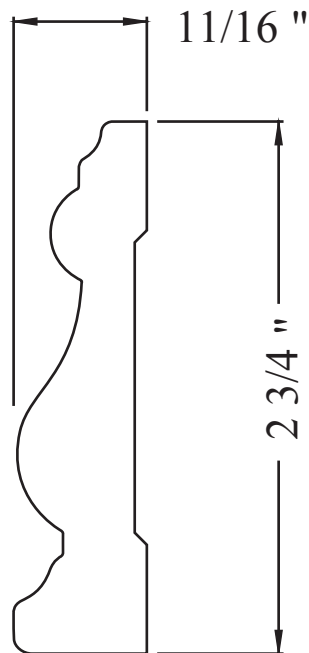

Prime-Line, Inc.
Doors, Mouldings, & Millwork

PL274-17CA
11/16" x 2 3/4"
FULL SCALE