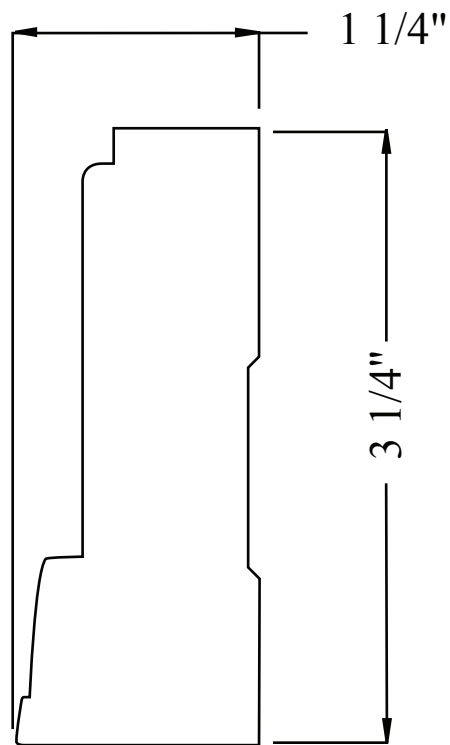

Prime-Line, Inc.
Doors, Mouldings, & Millwork

PL330-32CA
1 1/4" x 3 1/4"
FULL SCALE