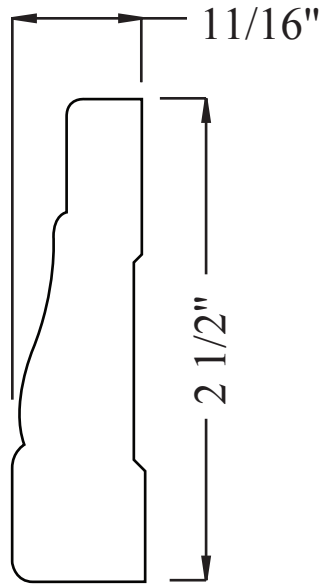

Prime-Line, Inc.
Doors, Mouldings, & Millwork

PL351-17CA
11/16" x 2 1/2"
FULL SCALE