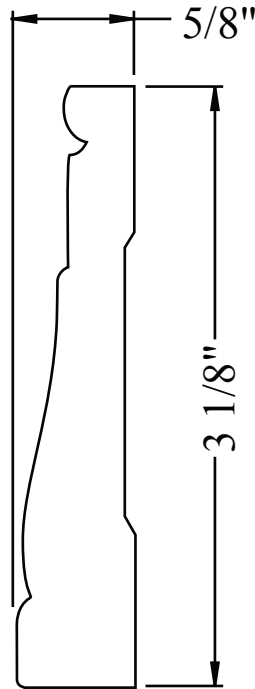

Prime-Line, Inc.

Doors, Mouldings, & Millwork

PL448-15CA
5/8" x 3 1/8"
FULL SCALE