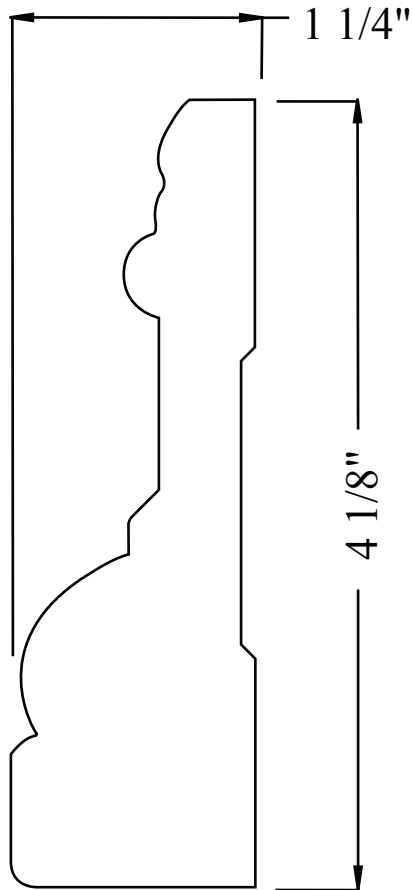

# Prime-Line, Inc.

Doors, Mouldings, & Millwork

PL641-32CA  
1 1/4" x 4 1/8"  
FULL SCALE