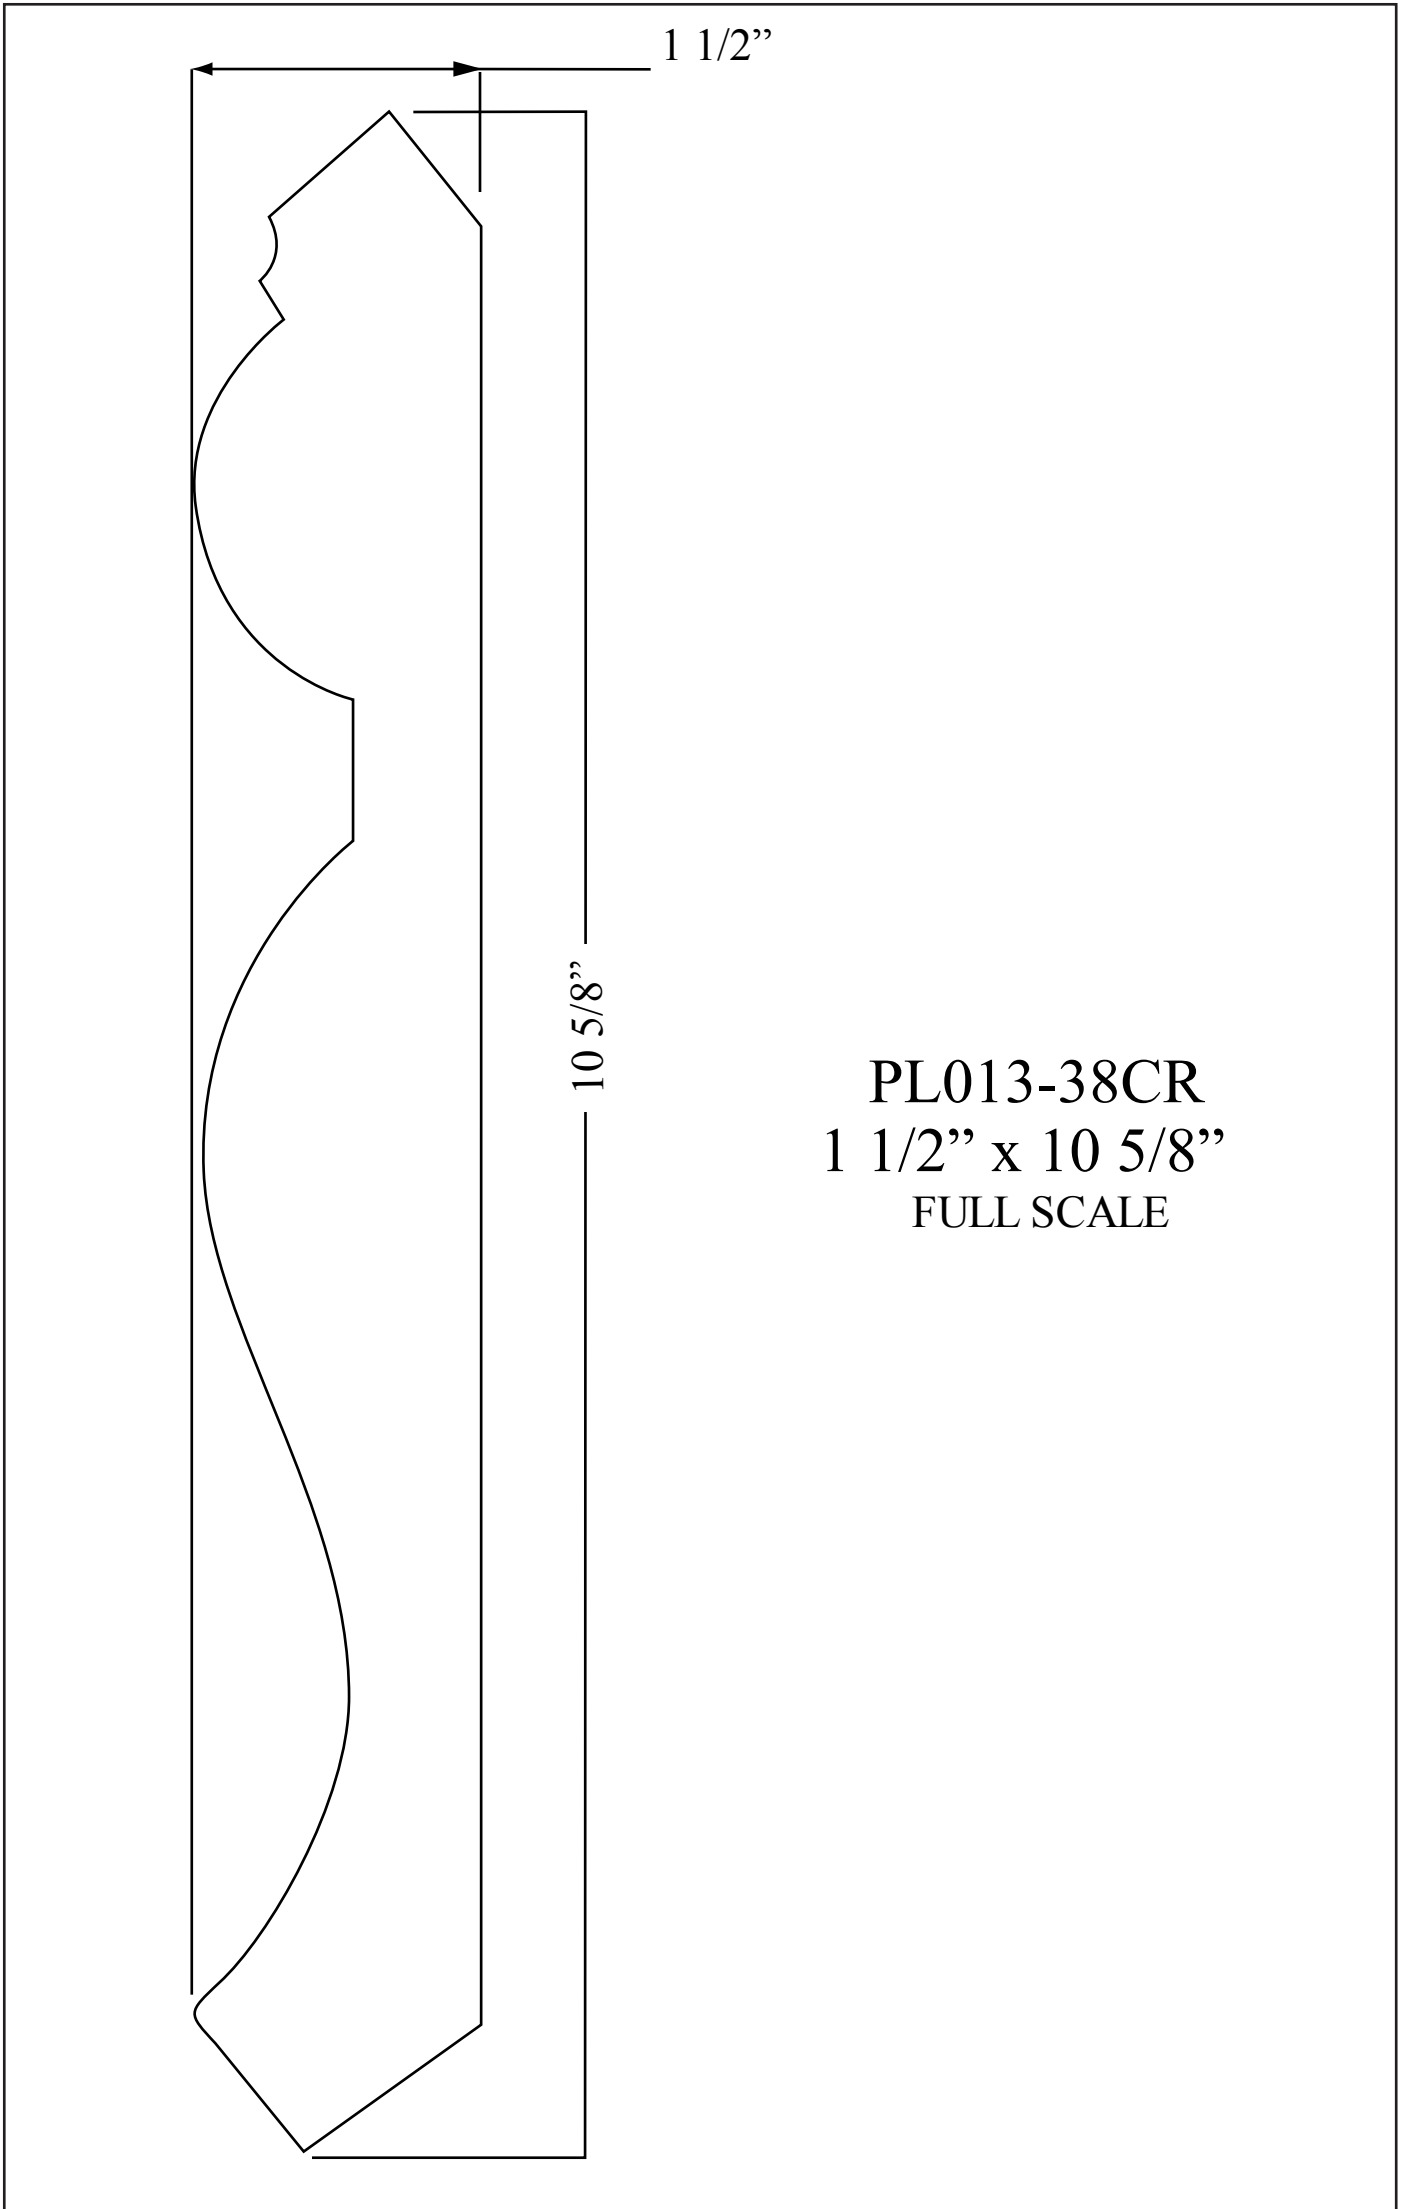

**Prime-Line, Inc.**  
Doors, Mouldings, & Millwork

**PL013-38CR**  
**1 1/2" x 10 5/8"**  
**FULL SCALE**