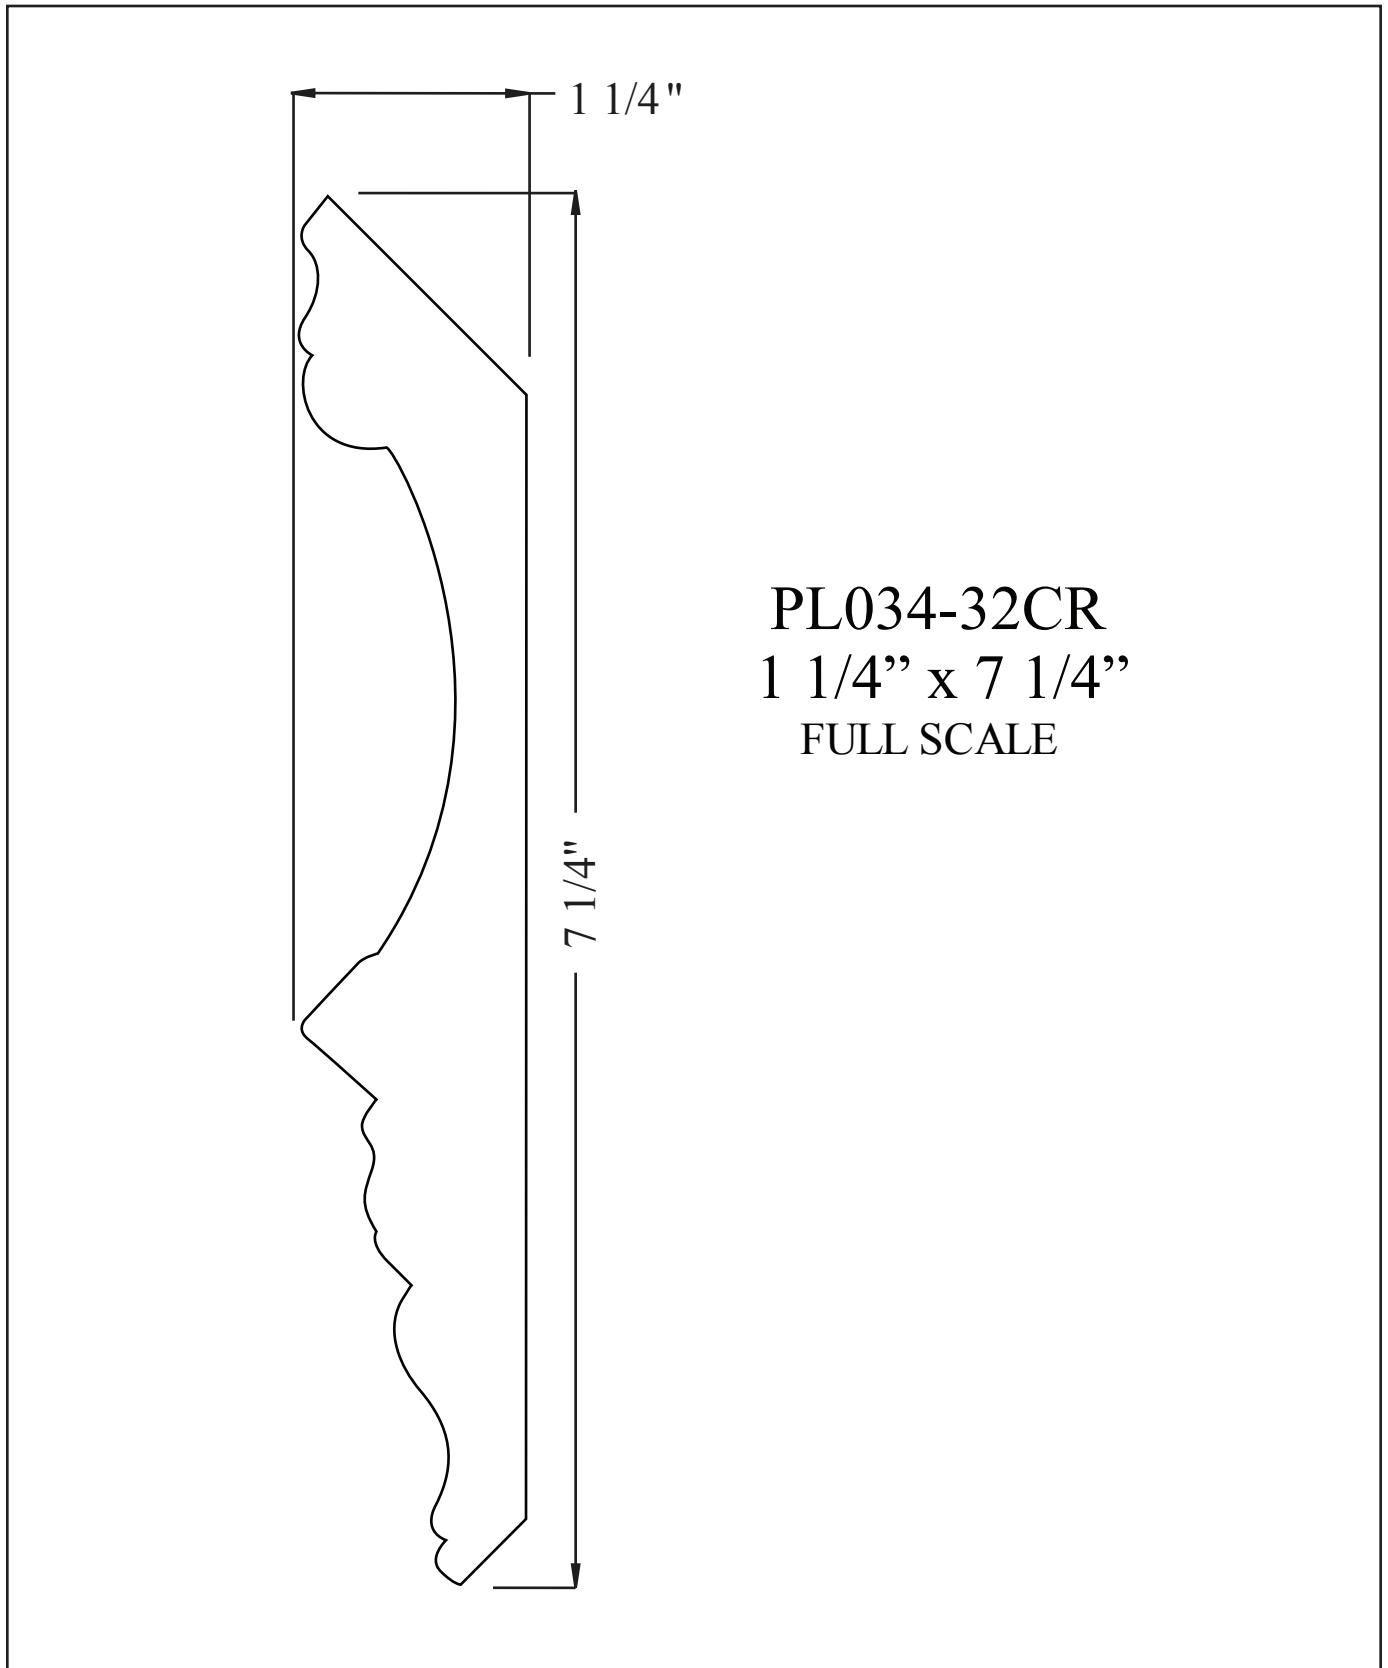

Prime-Line, Inc.

Doors, Mouldings, & Millwork

PL034-32CR
1 1/4" x 7 1/4"
FULL SCALE