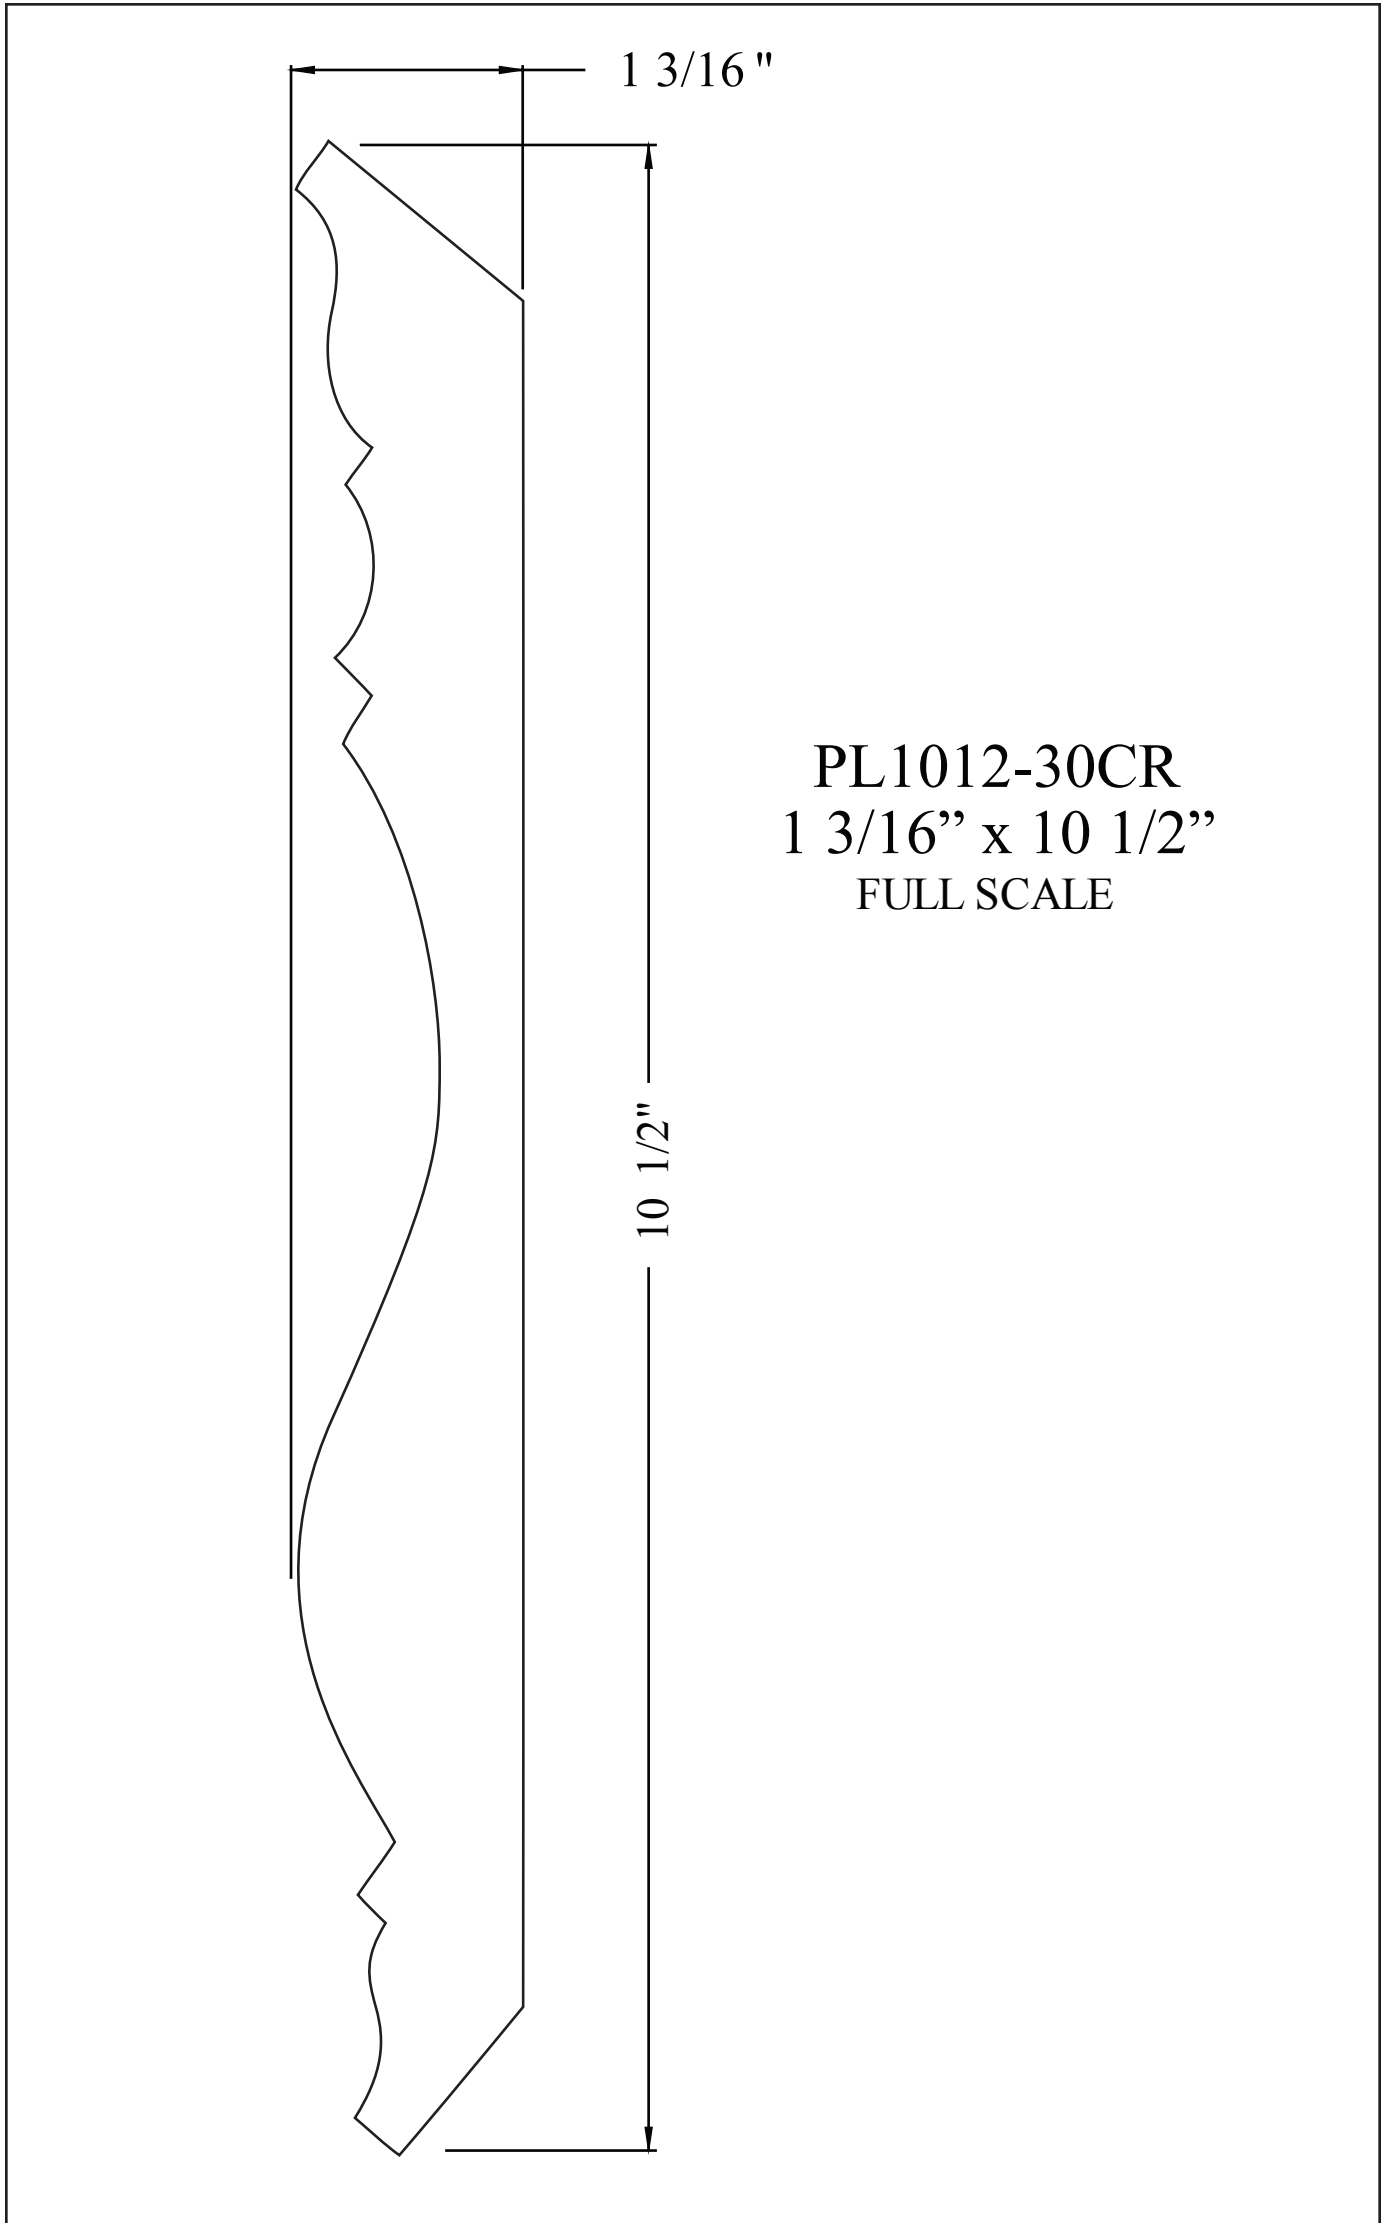

Prime-Line, Inc.
Doors, Mouldings, & Millwork

PL1012-30CR
1 3/16" x 10 1/2"
FULL SCALE