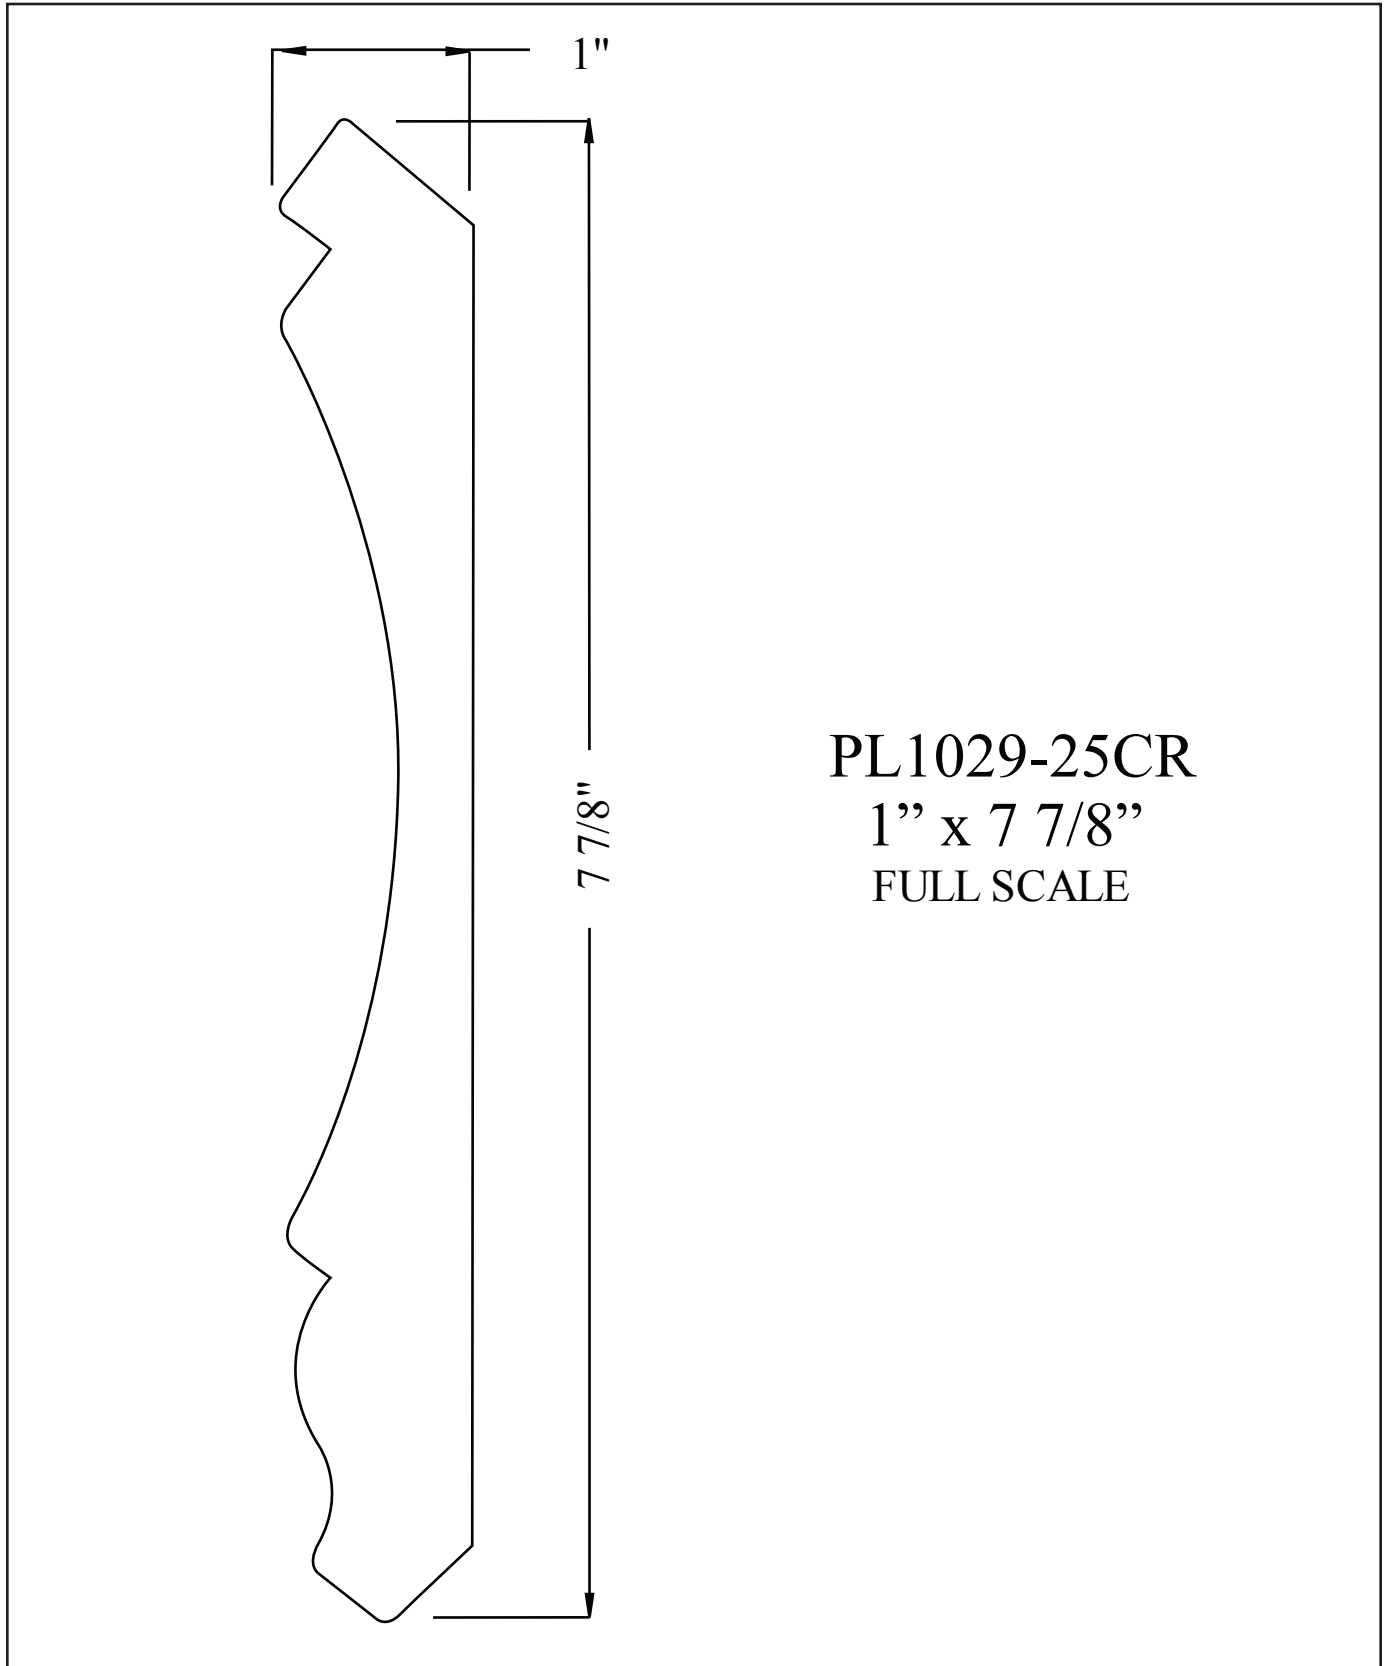

Prime-Line, Inc.
Doors, Mouldings, & Millwork

PL1029-25CR
1" x 7 7/8"
FULL SCALE