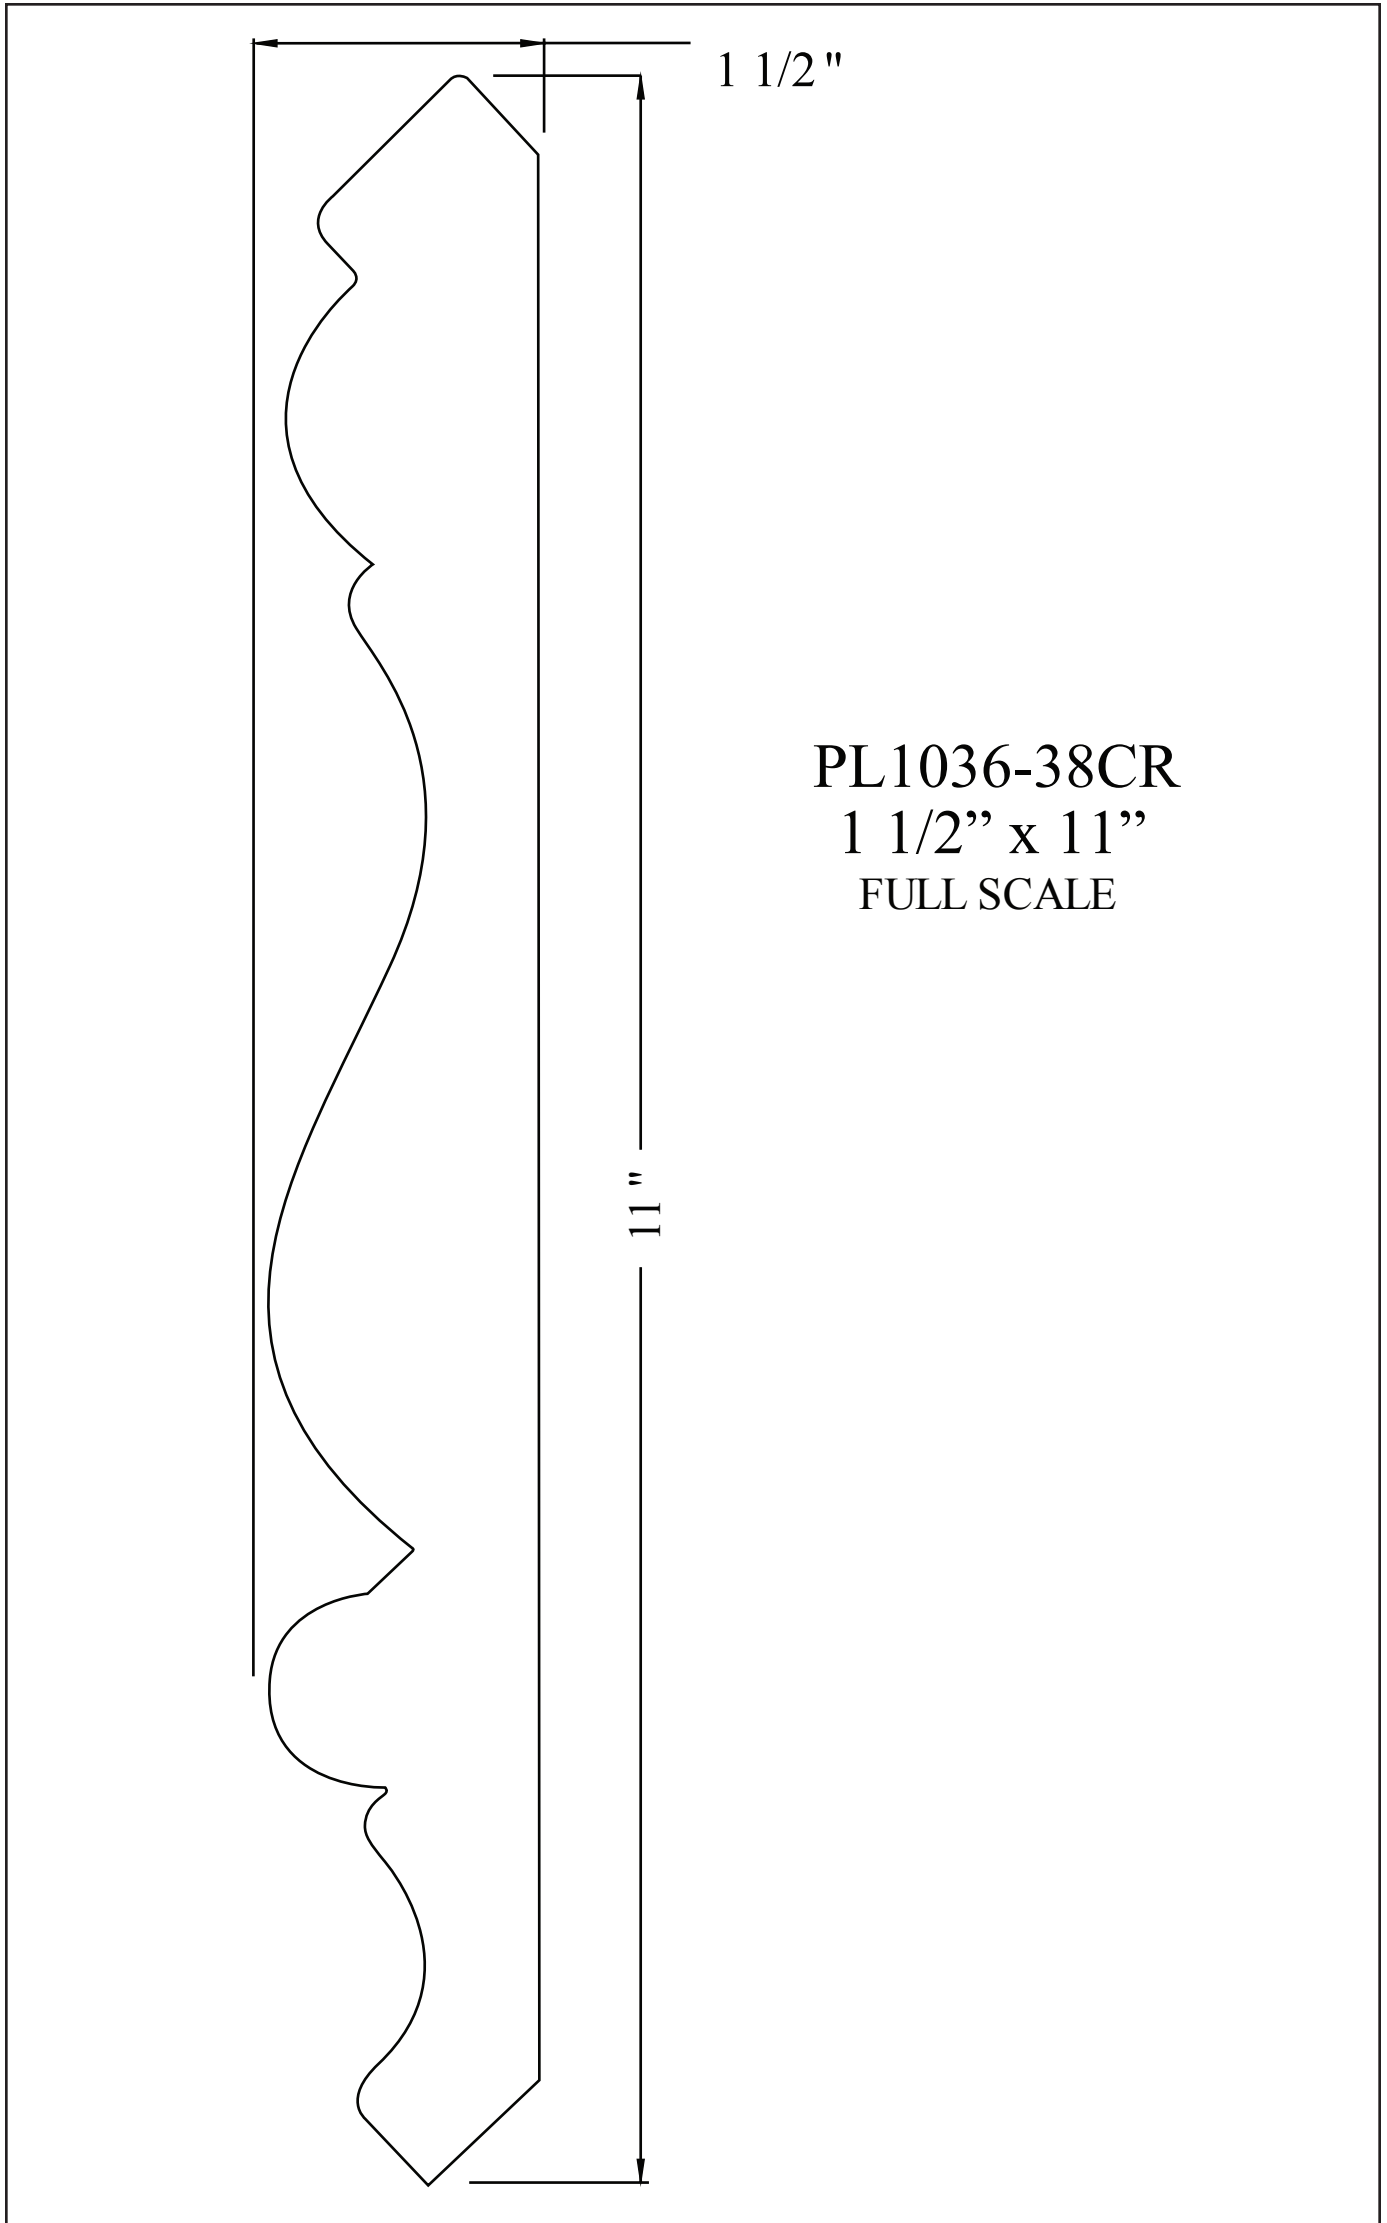

Prime-Line, Inc.
Doors, Mouldings, & Millwork

PL1036-38CR
1 1/2" x 11"
FULL SCALE