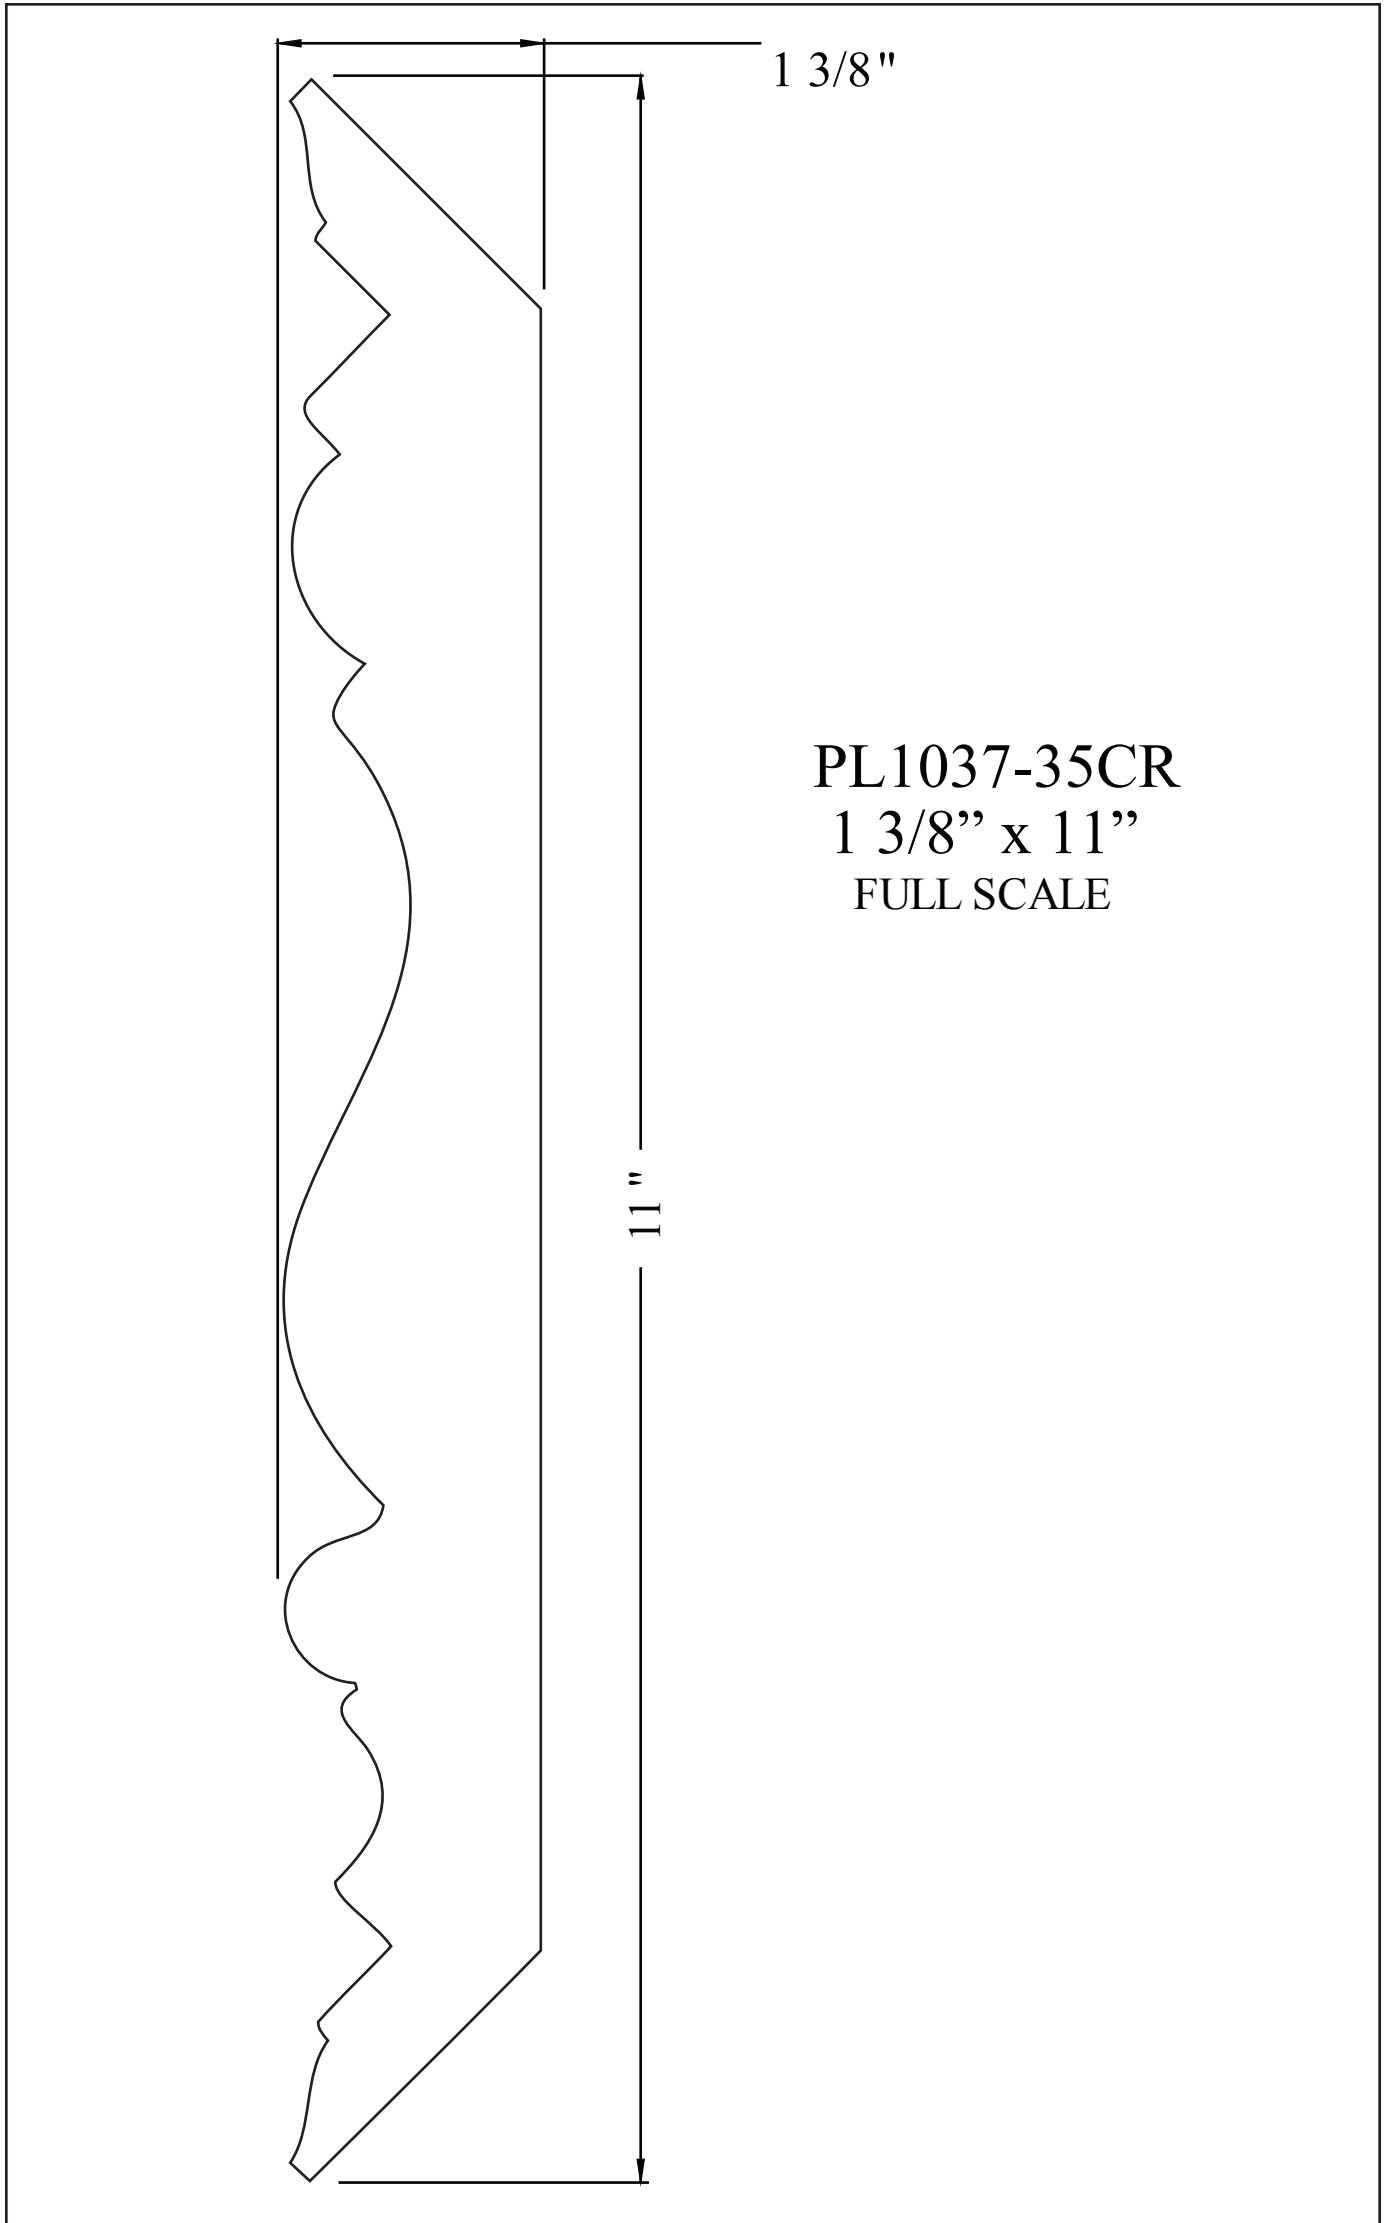

Prime-Line, Inc.

Doors, Mouldings, & Millwork

PL1037-35CR
1 3/8" x 11"
FULL SCALE