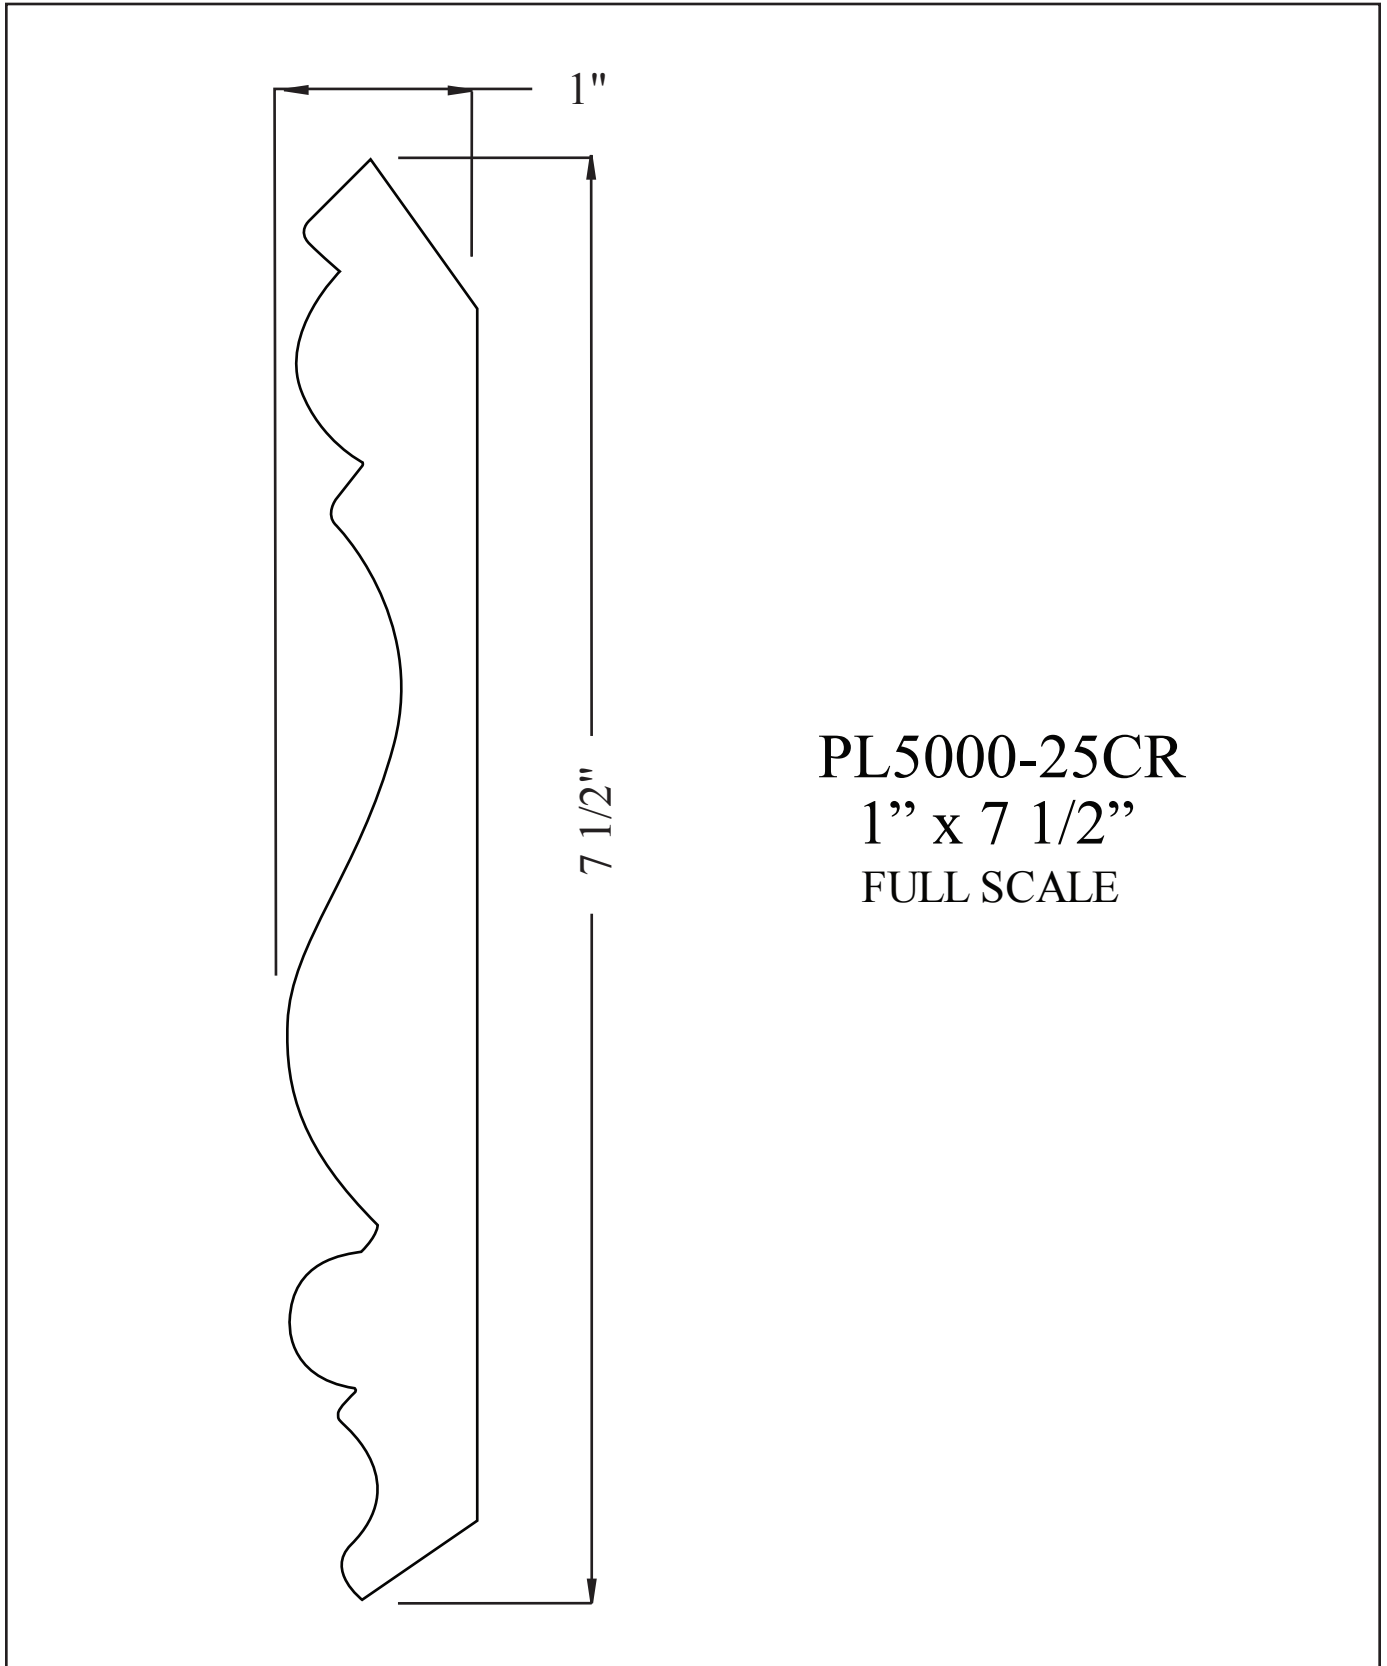

Prime-Line, Inc.
Doors, Mouldings, & Millwork

PL5000-25CR
1" x 7 1/2"
FULL SCALE