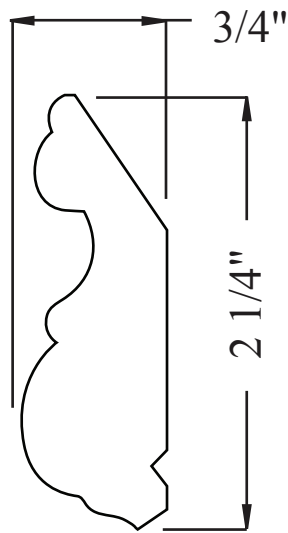

Prime-Line, Inc.
Doors, Mouldings, & Millwork

PL304-19PM
3/4" x 2 1/4"
FULL SCALE