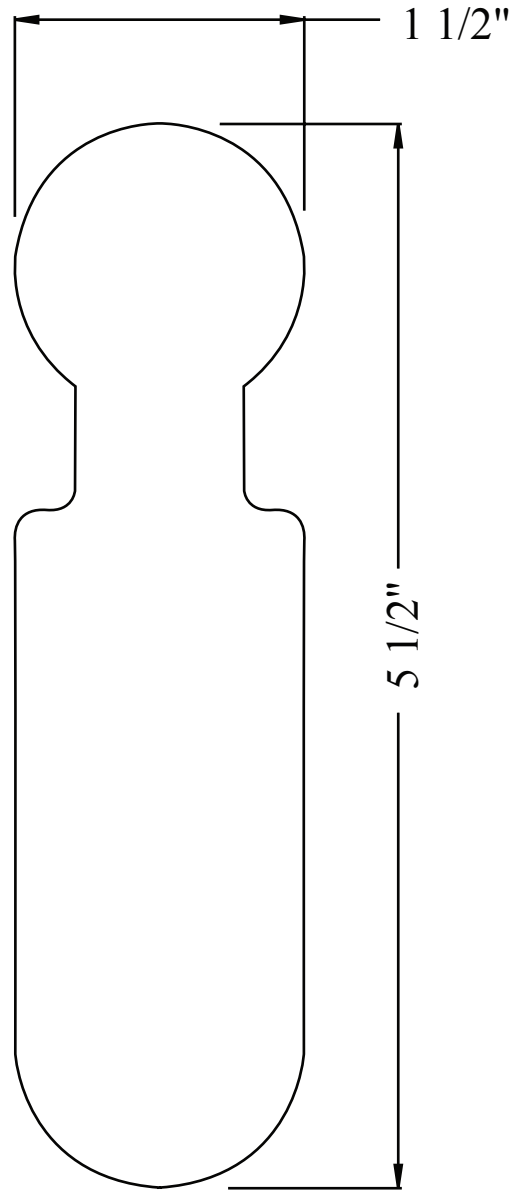

Prime-Line, Inc.
Doors, Mouldings, & Millwork

PL550-38HR
1 1/2" x 5 1/2"
FULL SCALE