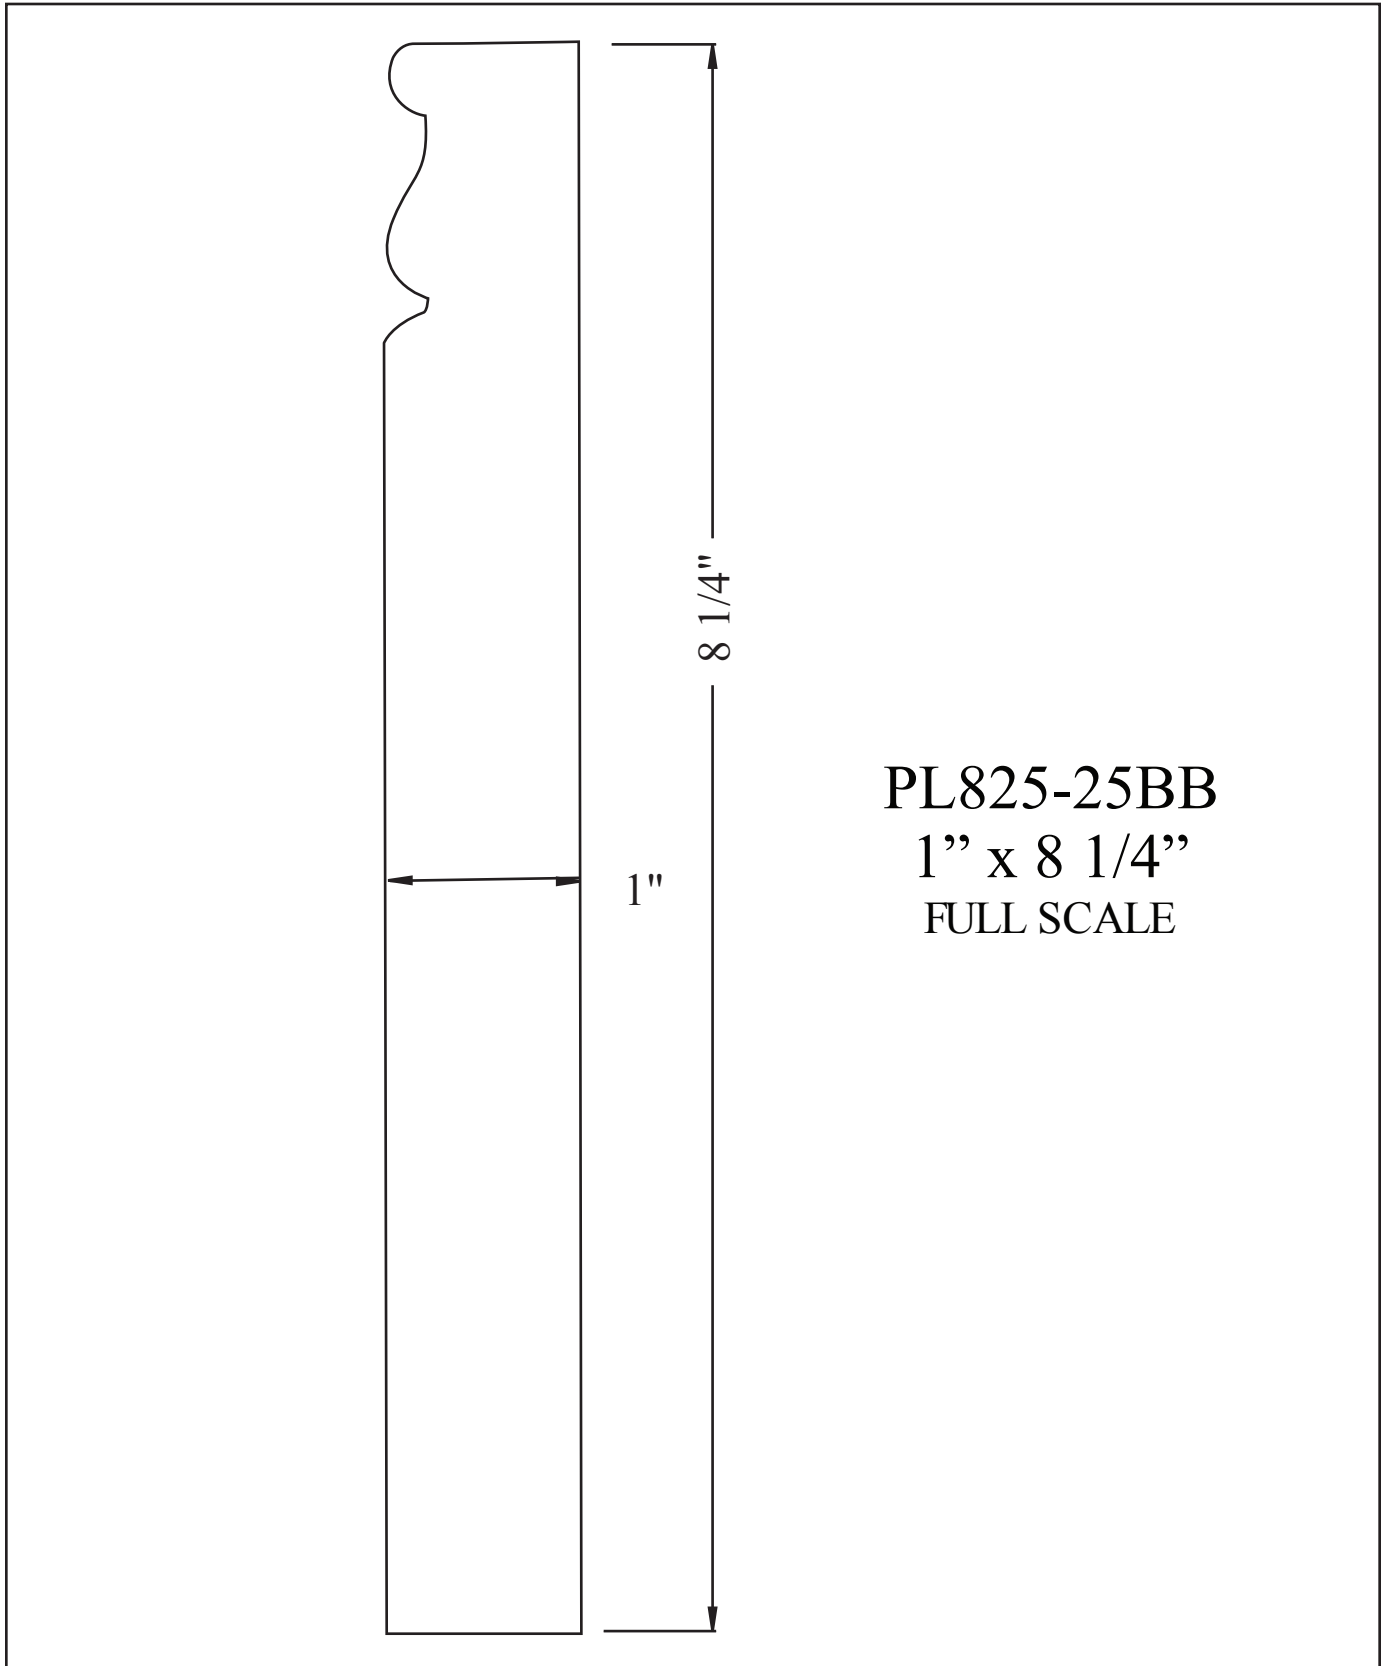

Prime-Line, Inc.

Doors, Mouldings, & Millwork

PL825-25BB
1" x 8 1/4"
FULL SCALE