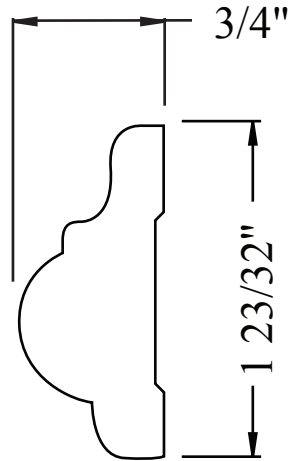

Prime-Line, Inc.
Doors, Mouldings, & Millwork

PL893-19DT
3/4" x 1 23/32"
FULL SCALE